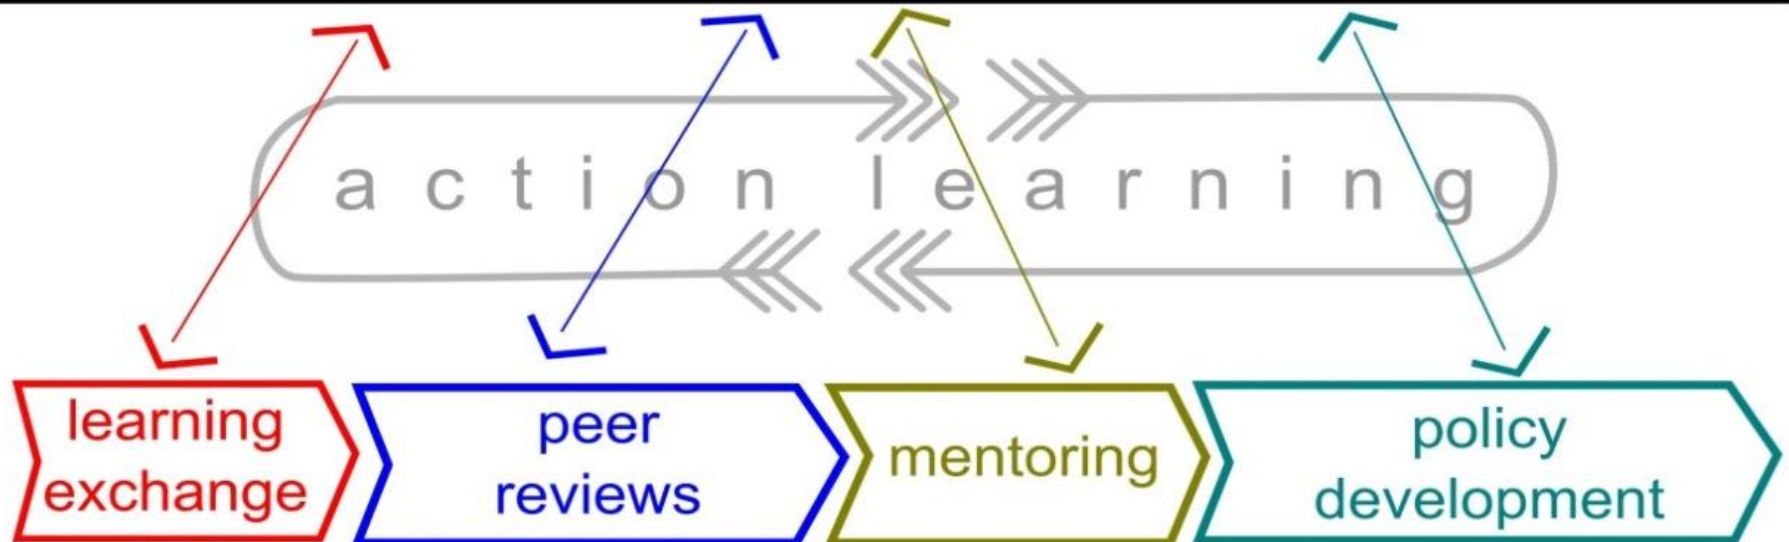

eThekwini Sao Paulo

a promising partnership for UCLG and Metropolis

starting point:

knowledge & best practices

SKETCH by Gérard Fagot
© 2012

ASSESSMENT

A magnifying glass icon with a blue lens and a black handle.

Where are we now?

Where do we want to go?

CITY LEARNING

Methodology

brings

additional dimensions

Involving partners
communities
private sector

A lightbulb icon with rays emanating from it, symbolizing an idea or innovation.